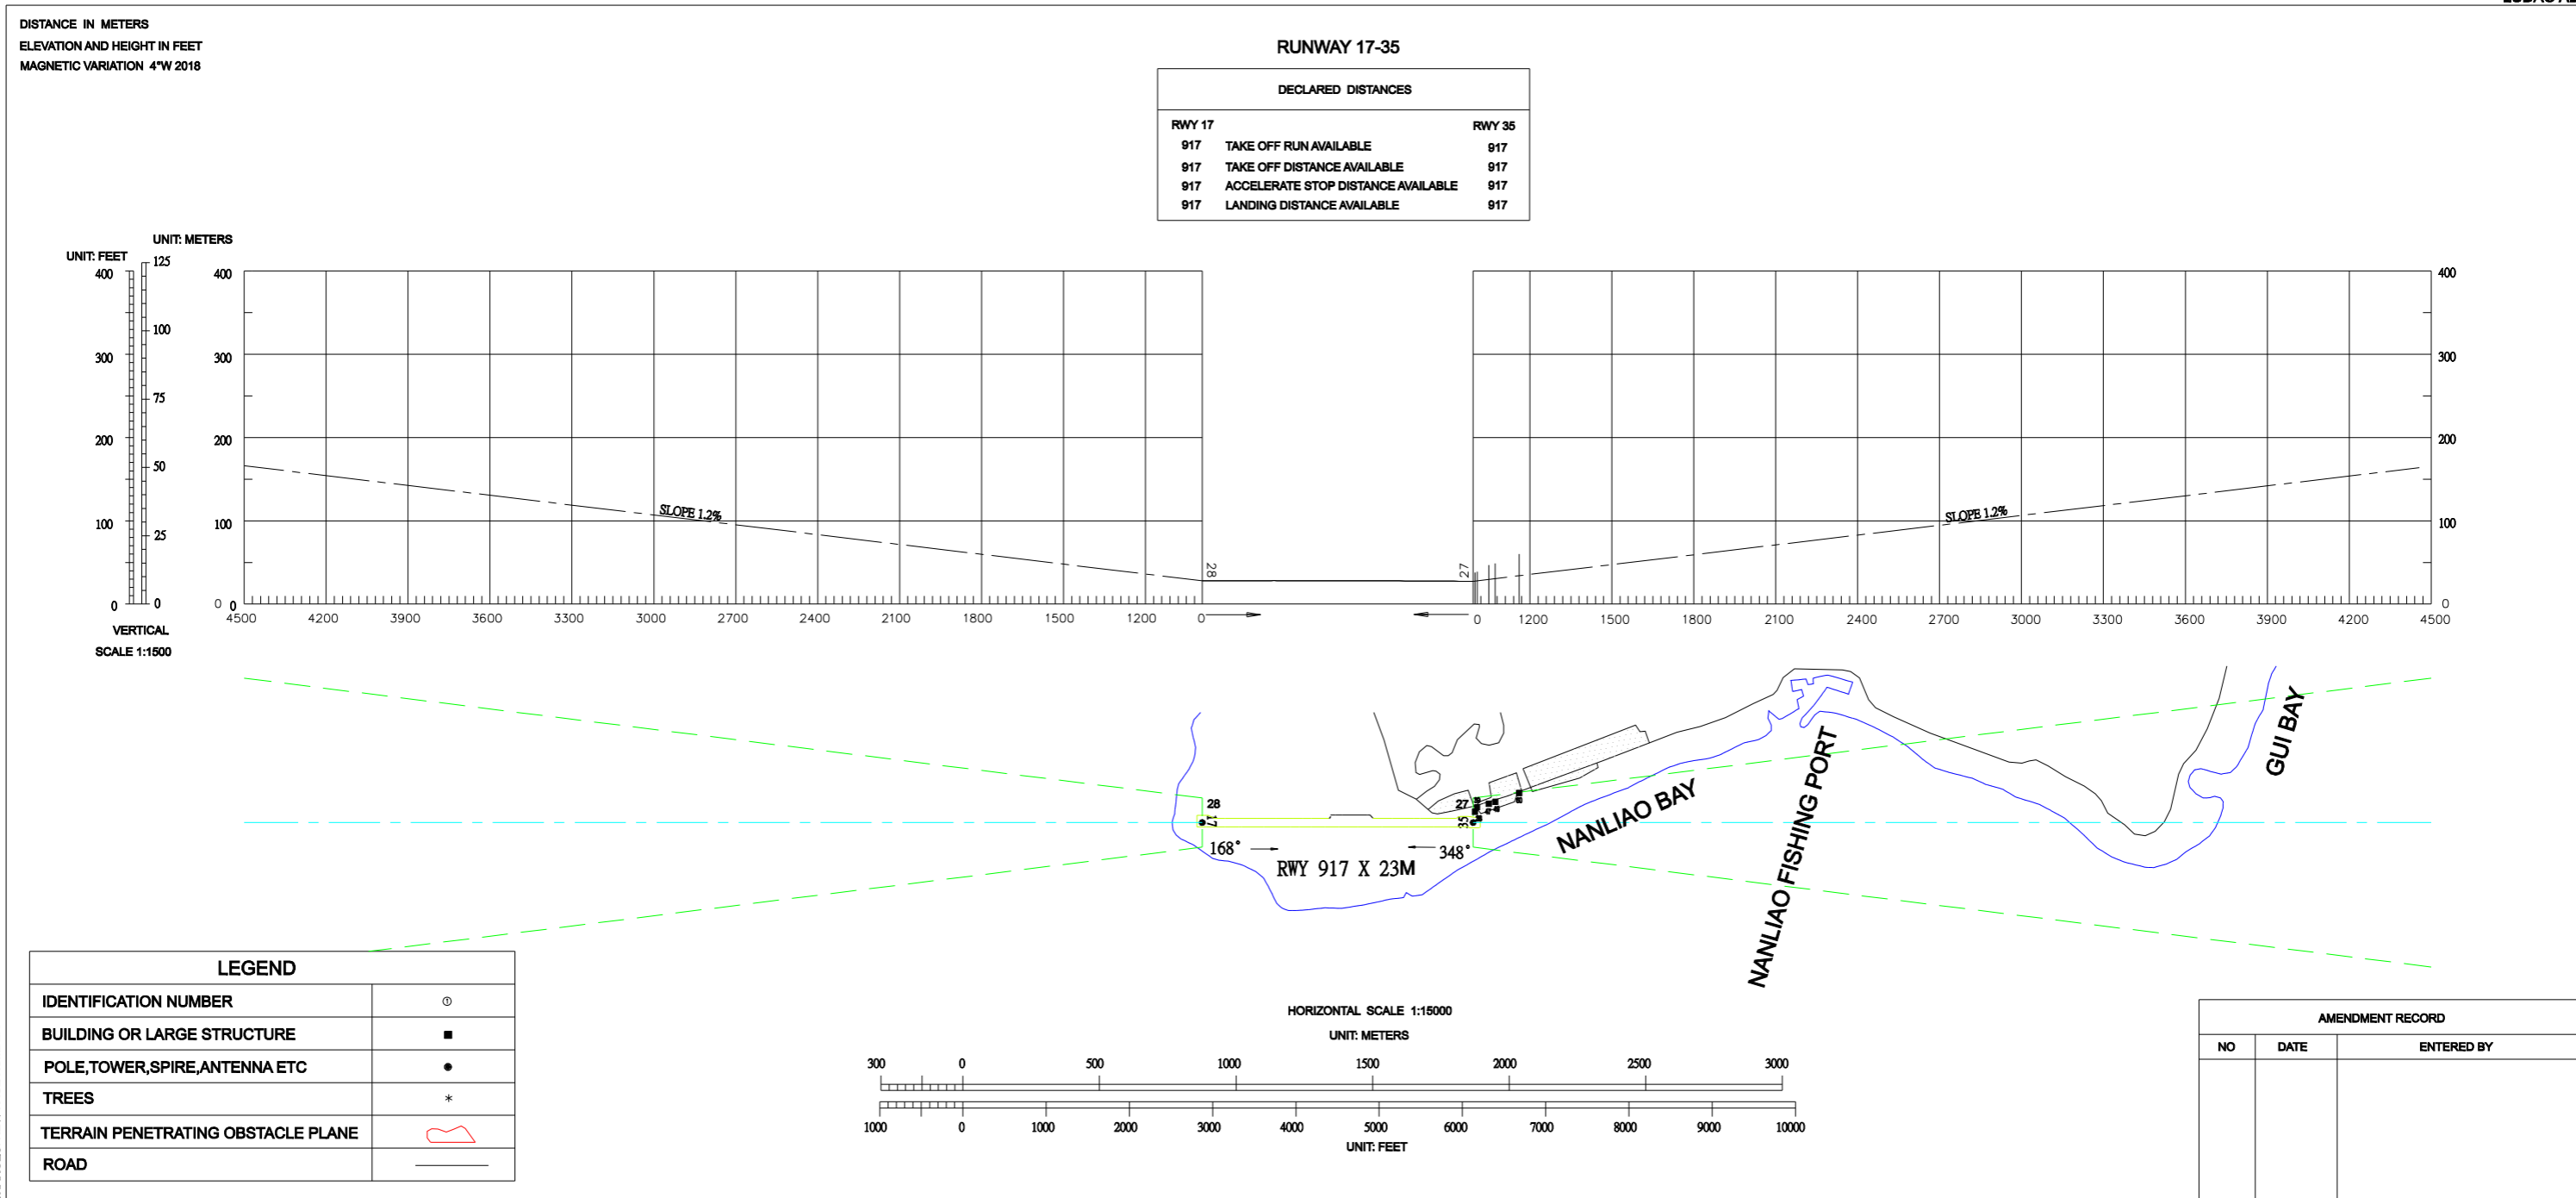

AERODROME OBSTACLE CHART-TYPE A (OPERATING LIMITATIONS)

綠島機場
LUDAO AD

CHANGES: NEW PAGE NUMBER